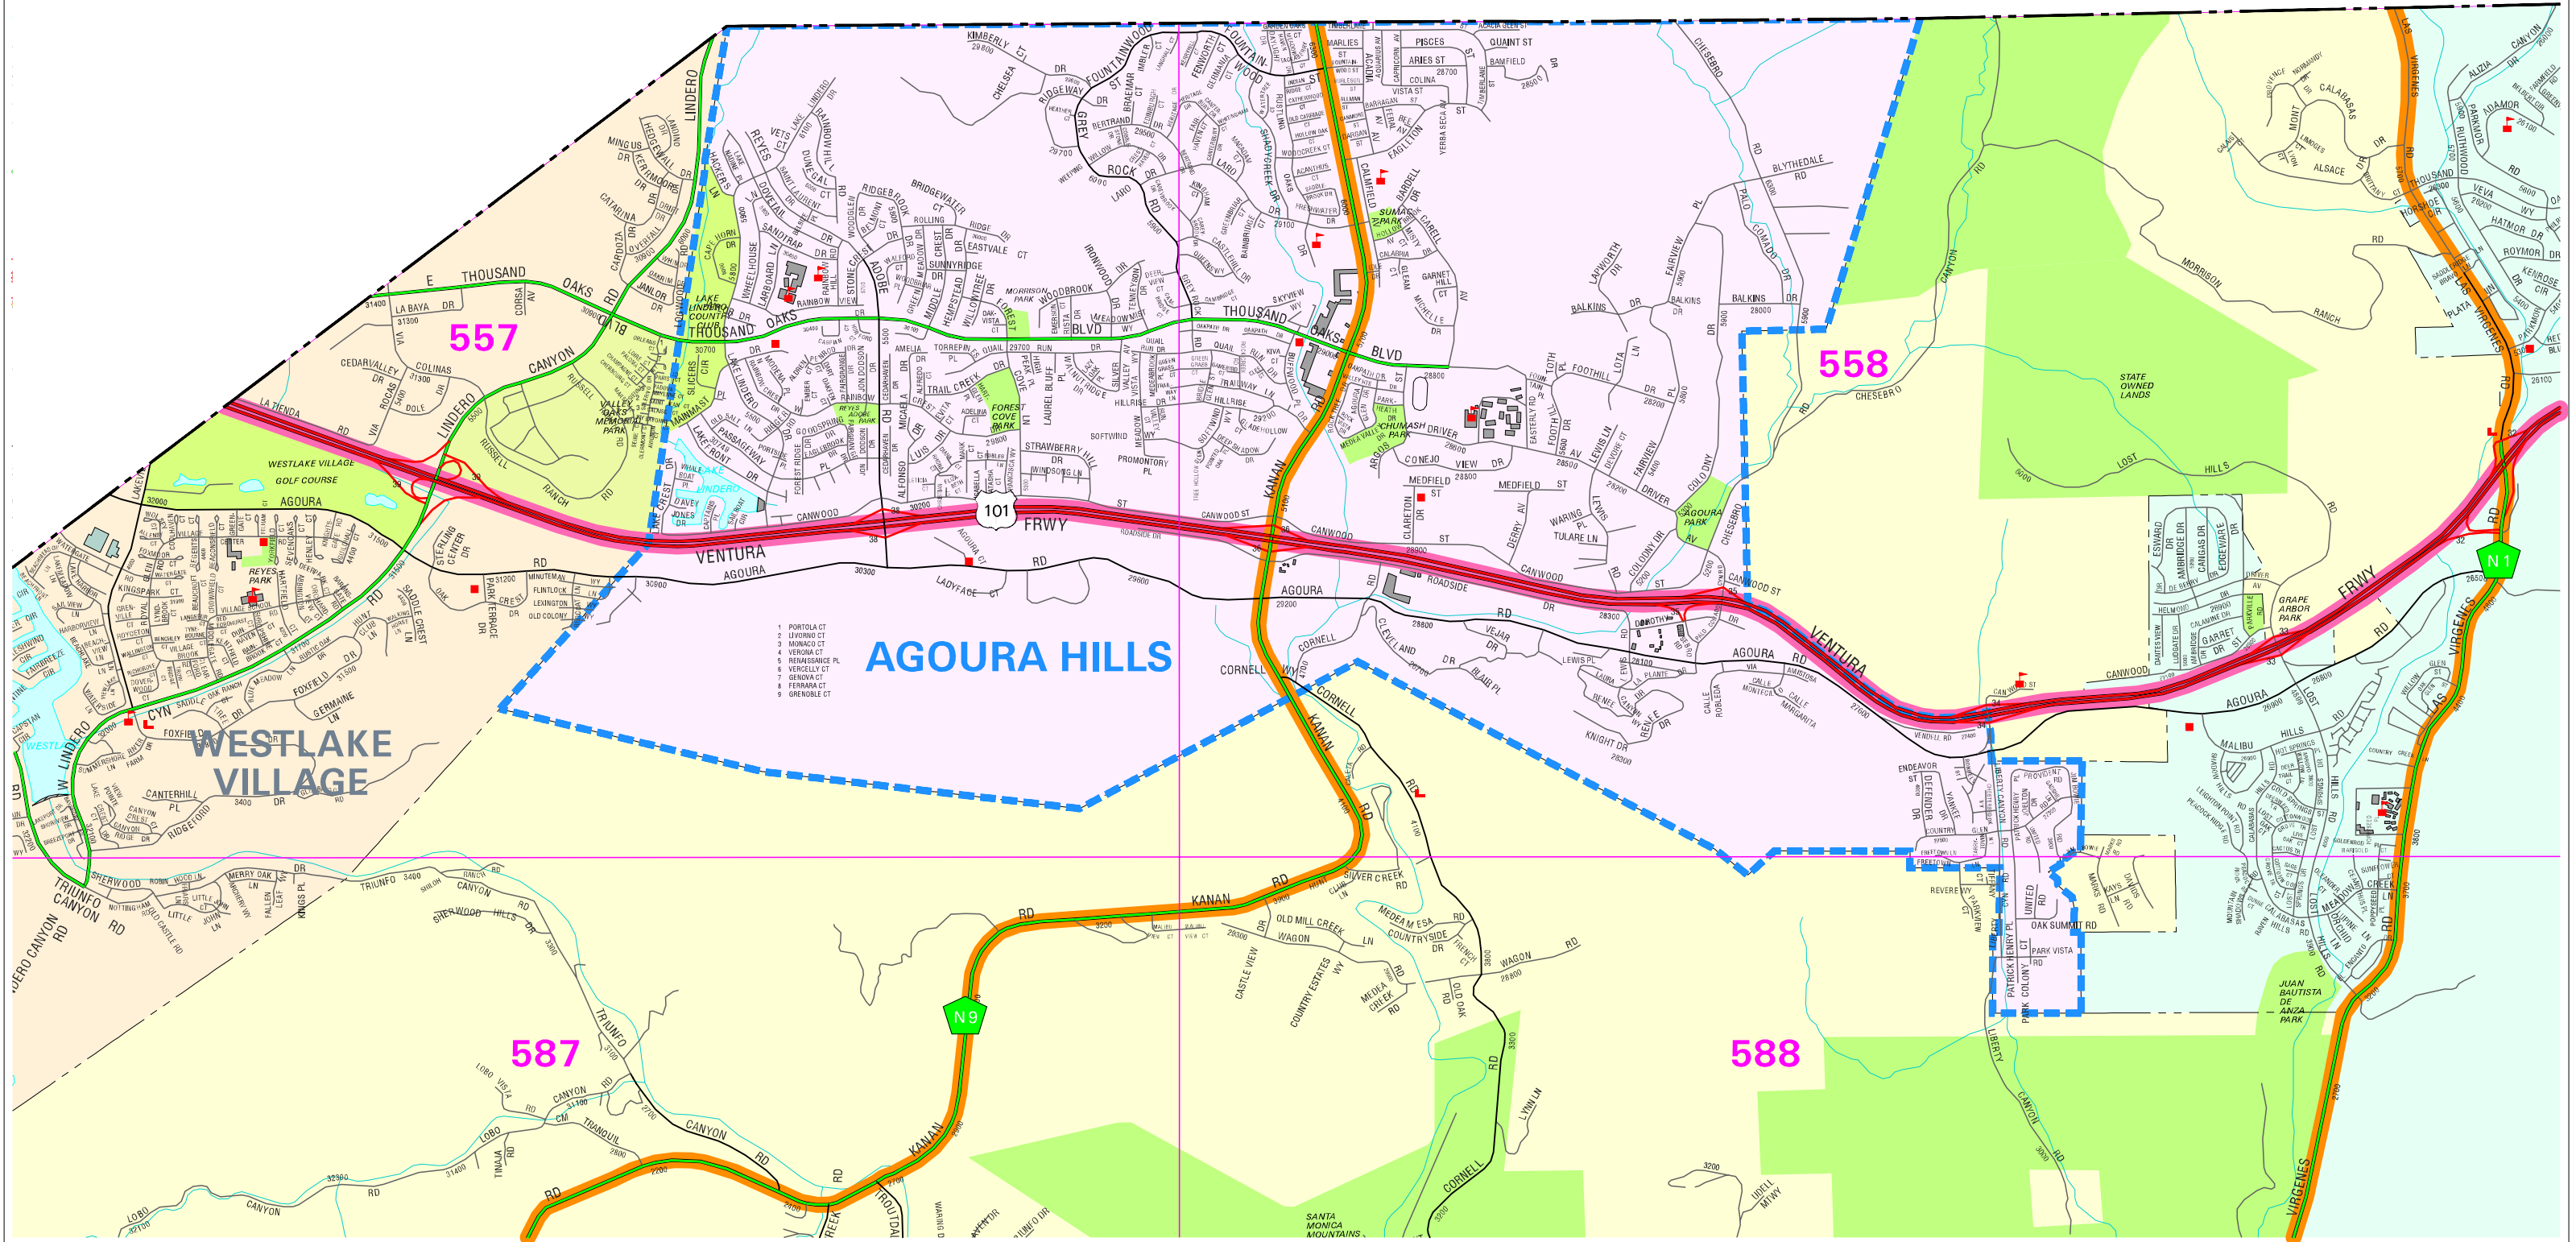

- ▬▬▬ City Boundary
- ▬▬▬ Freeway Disaster Route
- ▬▬▬ Disaster Route
- ▬▬▬ Thomas Guide Page Grid

CITY OF AGOURA HILLS

(Map Size: 17" x 11")

AGOURA HILLS

557

558

587

588

AML:s:\arospace\lwk_dservices\aml_dir\agourahills.aml Prepared by: DLACY